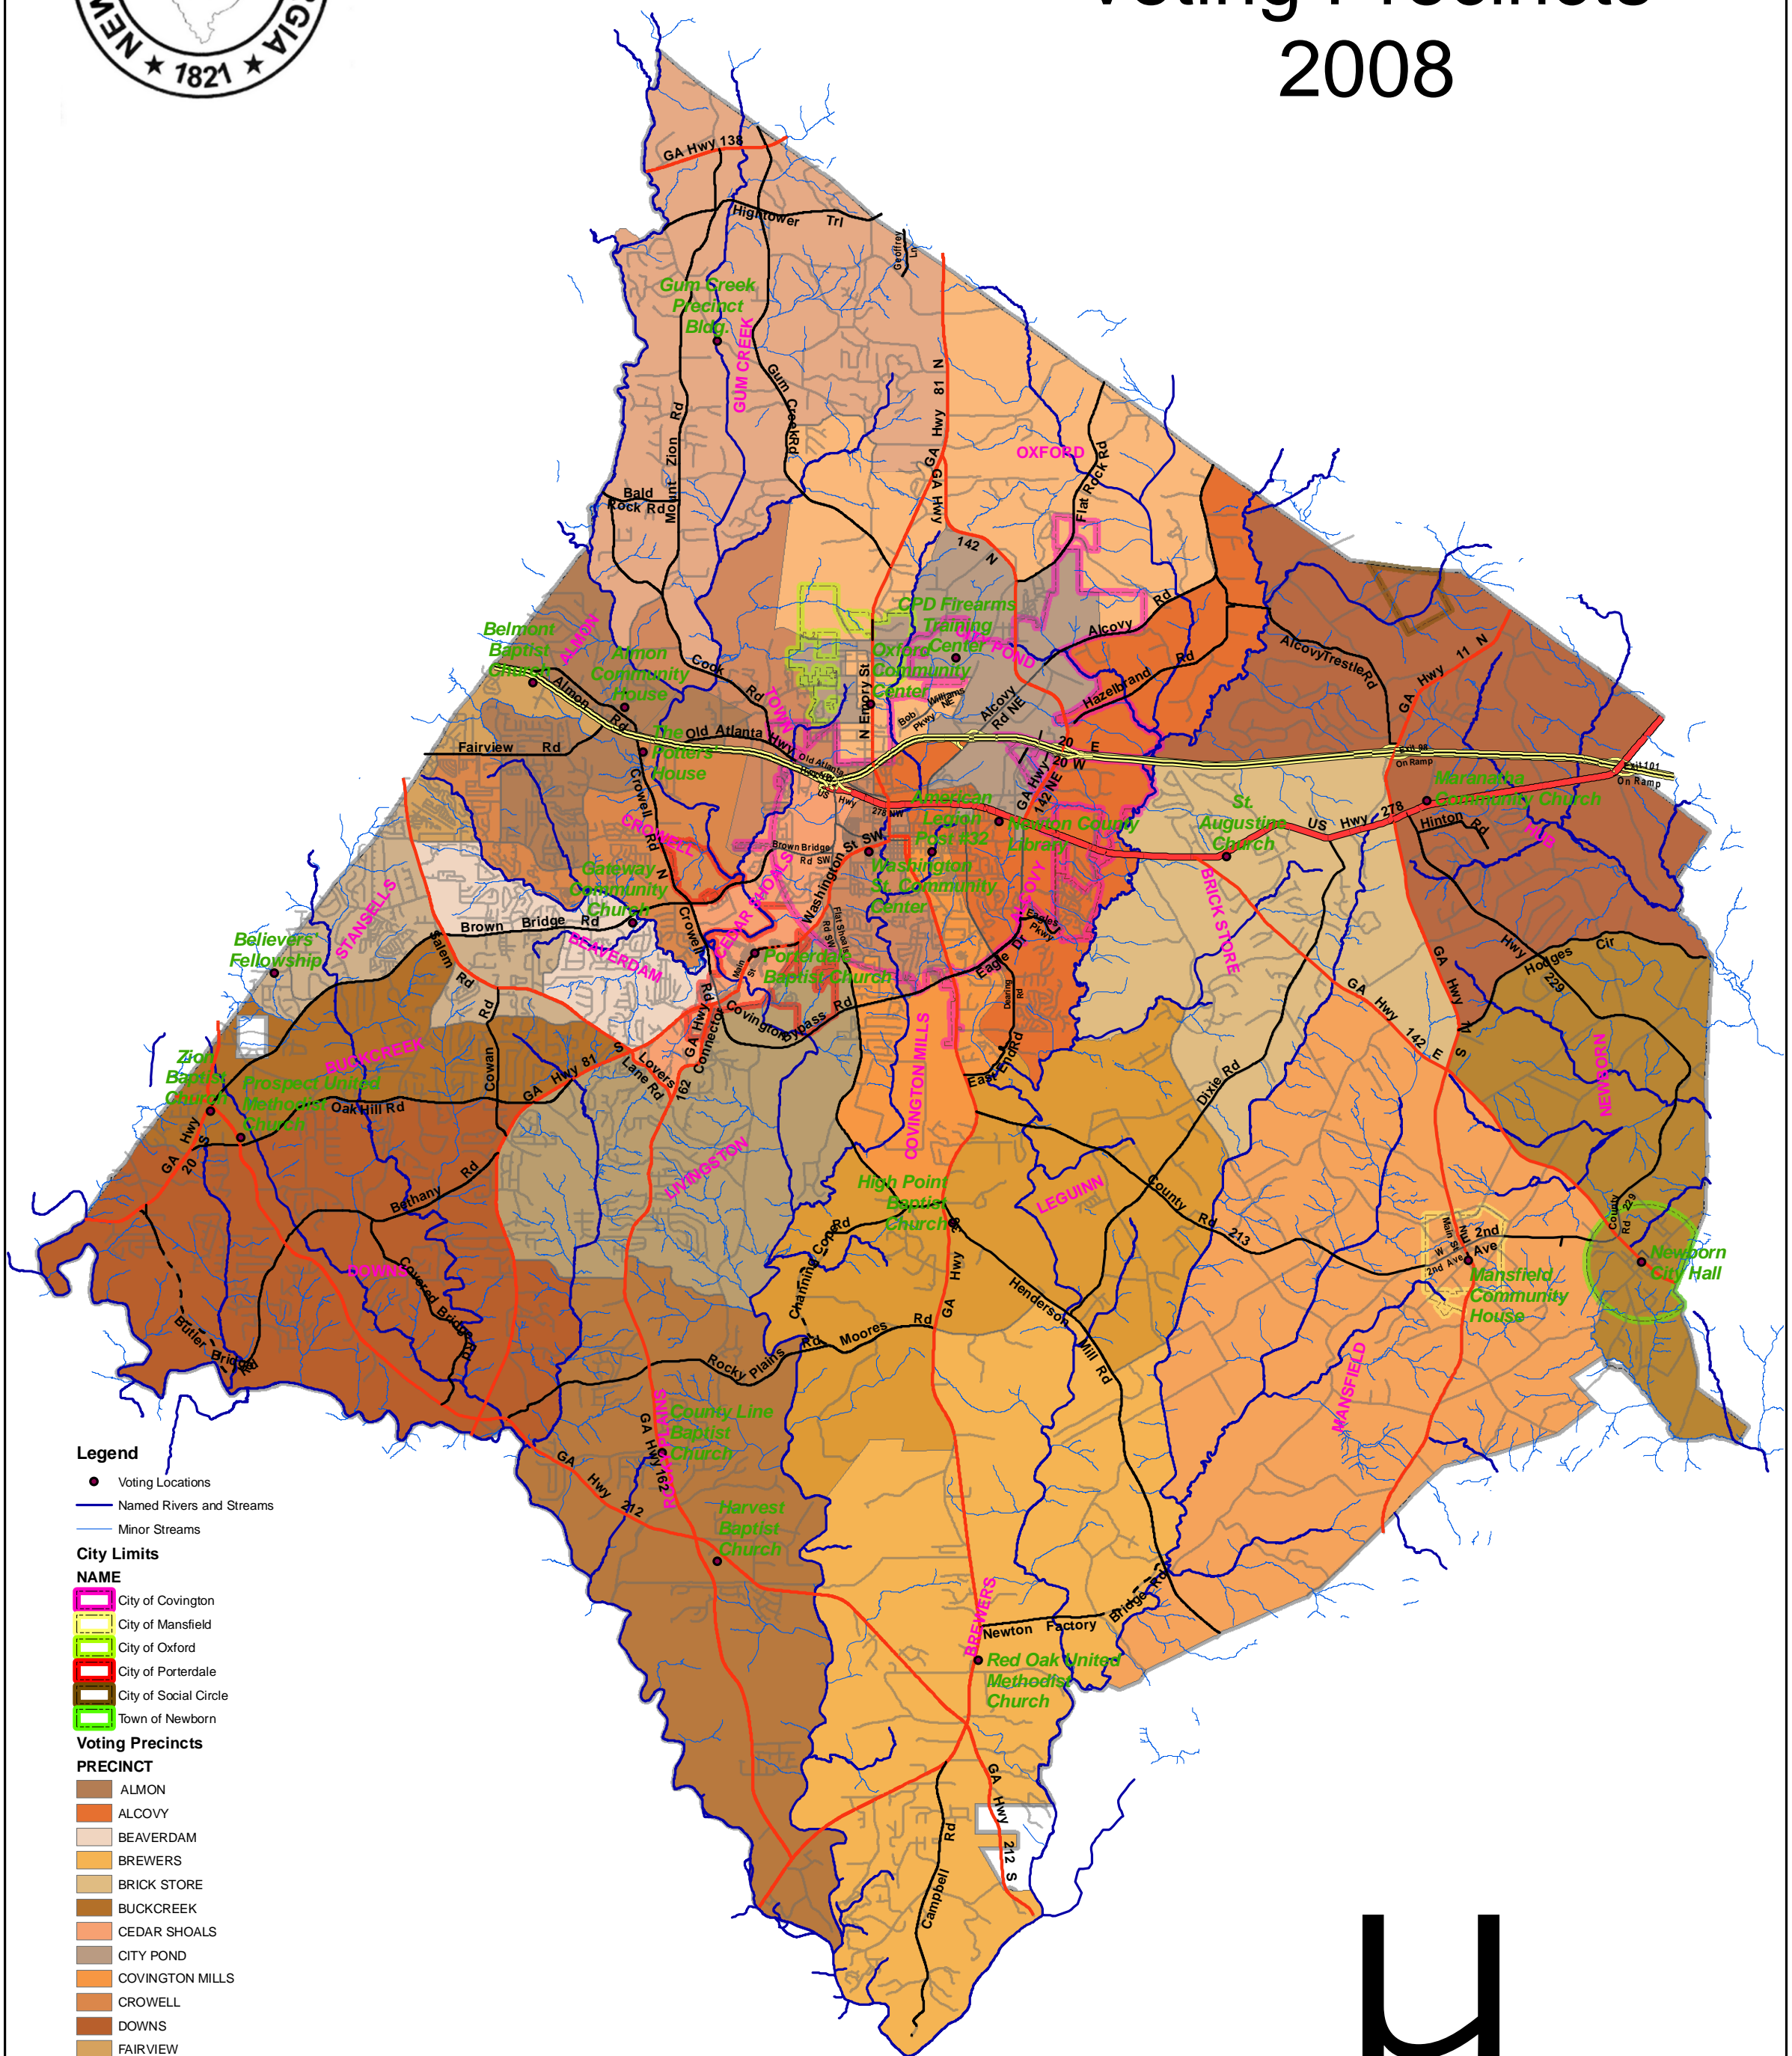

Newton County Voting Precincts 2008

Legend

- Voting Locations
- Named Rivers and Streams
- Minor Streams

City Limits

- NAME**
- City of Covington
 - City of Mansfield
 - City of Oxford
 - City of Porterdale
 - City of Social Circle
 - Town of Newborn

Voting Precincts

- PRECINCT**
- ALMON
 - ALCOVY
 - BEAVERDAM
 - BREWERS
 - BRICK STORE
 - BUCKCREEK
 - CEDAR SHOALS
 - CITY POND
 - COVINGTON MILLS
 - CROWELL
 - DOWNS
 - FAIRVIEW
 - GUM CREEK
 - HUB
 - LEGUINN
 - LIVINGSTON
 - MANSFIELD
 - NEWBORN
 - OXFORD
 - ROCKY PLAINS
 - STANSELLS
 - TOWN